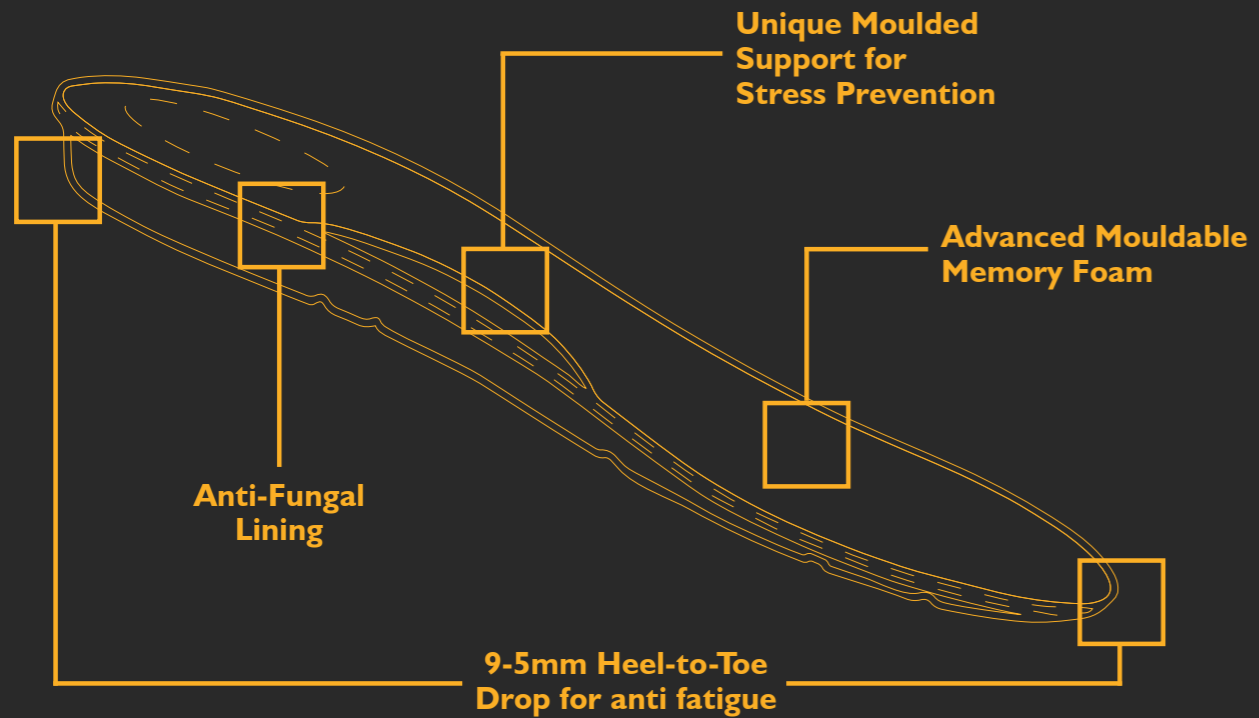

ANTI-STATIC
SOCKS

SINGLE FOOTWEAR
DISPLAY STAND

MULTIPLE FOOTWEAR
DISPLAY STAND

HIGH PERFORMANCE INNER SOLE

SHOE SIZE CONVERSION GUIDE

UK	3	4	5	6	7	8	9	10	11	12	13
EUR	36	37	38	39	40	42	43	44	46	47	48

JCB
ERGONOMIC
DNA SOLE